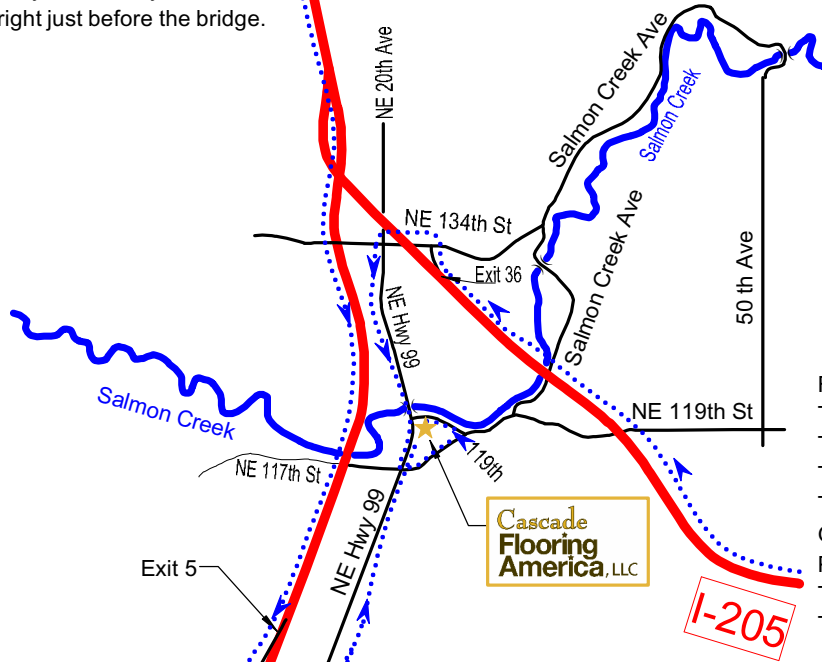

Saturday: 9:00 a.m. - 5:00 p.m.

From I-5 Southbound
Take Exit 5, turn left onto 99th St
After .5 mi, turn left at the light onto NE Hwy 99
Stay on NE Hwy 99 1.1 mi
Store will be on the right just before the bridge.

From I-205 Northbound
Take Exit 36
Turn Left onto 134th St
Take 134th St West 0.2 mi
Turn Left onto NE 20th Ave (NE 20th becomes Hwy 99)
Go Down the hill, cross the bridge
Pass the store (on your left)
Turn left at the light onto NE 117th St
Turn left again onto NE 119th St

From I-5 Northbound
Take Exit 5, turn right onto 99th St
After .5 mi, turn left at the light onto NE Hwy 99
Stay on NE Hwy 99 1.1 mi
Store will be on the right just before the bridge.